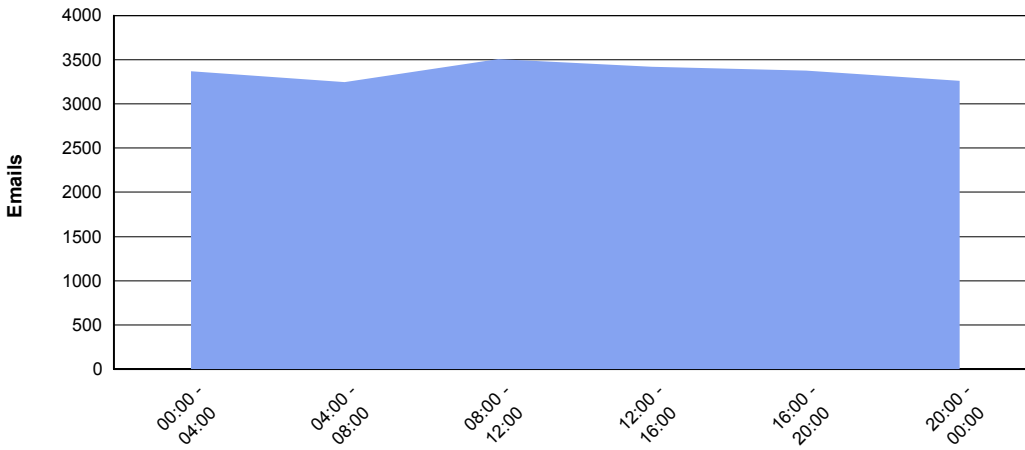

**Report Title:** Blocked emails per four hours - Composite  
**Description:** The "Blocked emails per four hour" report shows the composite amount of blocked emails in four hour blocks for the selected period.  
**Generated on:** 1/11/2007  
**For period:** 1/1/2005 - 12/31/2006

### Blocked emails

Hour	Blocked Emails
00:00 - 04:00	3,368
04:00 - 08:00	3,249
08:00 - 12:00	3,504
12:00 - 16:00	3,422
16:00 - 20:00	3,379
20:00 - 00:00	3,259
	<b>20,181</b>